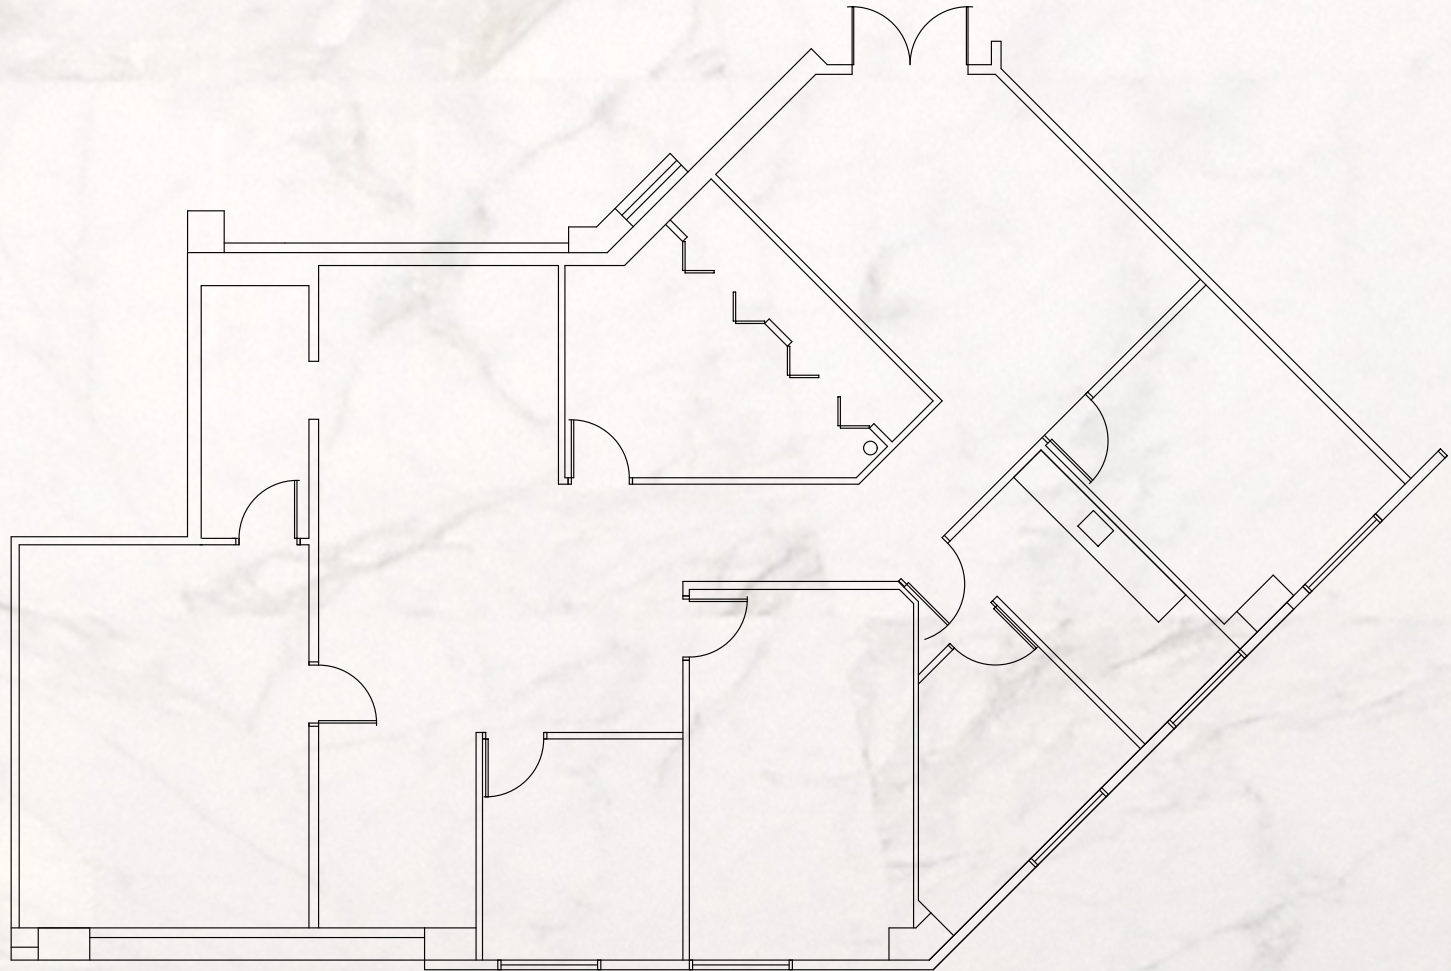

DOUGLAS
ENTRANCE

NORTH TOWER
SUITE 825

2,951 RSF

800 S DOUGLAS RD
CORAL GABLES, FL 33134

BANYAN STREET
CAPITAL

Maggie Kurtz
Senior Vice President
+1 305 381 6482
maggie.kurtz@cbre.com

Diana Parker
Senior Vice President
+1 305 428 6335
diana.parker@cbre.com

Kevin Gonzalez
Associate
+1 305 428 6333
kevin.gonzalez@cbre.com

CBRE

CBRE, INC. | Licensed Real Estate Broker