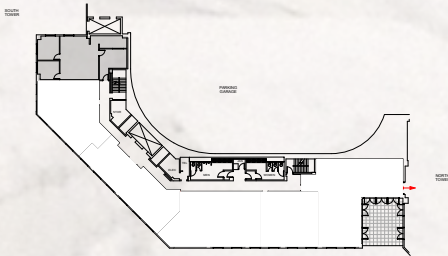

DOUGLAS

ENTRANCE

EXECUTIVE TOWER SUITE 375

1,346 RSF

800 S DOUGLAS RD
CORAL GABLES, FL 33134

BANYAN STREET
CAPITAL

Maggie Kurtz
Senior Vice President
+1 305 381 6482
maggie.kurtz@cbre.com

Diana Parker
Senior Vice President
+1 305 428 6335
diana.parker@cbre.com

Kevin Gonzalez
Associate
+1 305 428 6333
kevin.gonzalez@cbre.com

CBRE

CBRE, INC. | Licensed Real Estate Broker