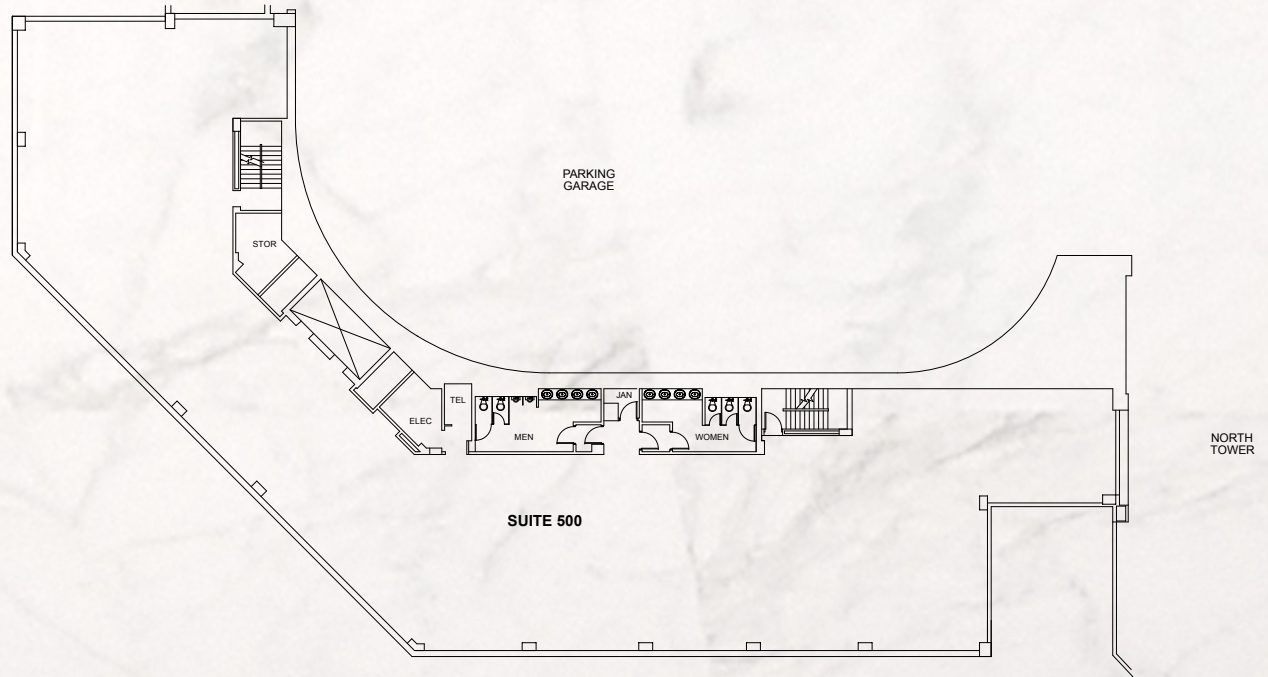

DOUGLAS ENTRANCE

EXECUTIVE TOWER 5TH FLOOR

9,466 RSF

SOUTH
TOWER

800 S DOUGLAS RD
CORAL GABLES, FL 33134

BANYAN STREET
CAPITAL

Maggie Kurtz
Senior Vice President
+1 305 381 6482
maggie.kurtz@cbre.com

Diana Parker
Senior Vice President
+1 305 428 6335
diana.parker@cbre.com

Kevin Gonzalez
Associate
+1 305 428 6333
kevin.gonzalez@cbre.com

CBRE

CBRE, INC. | Licensed Real Estate Broker