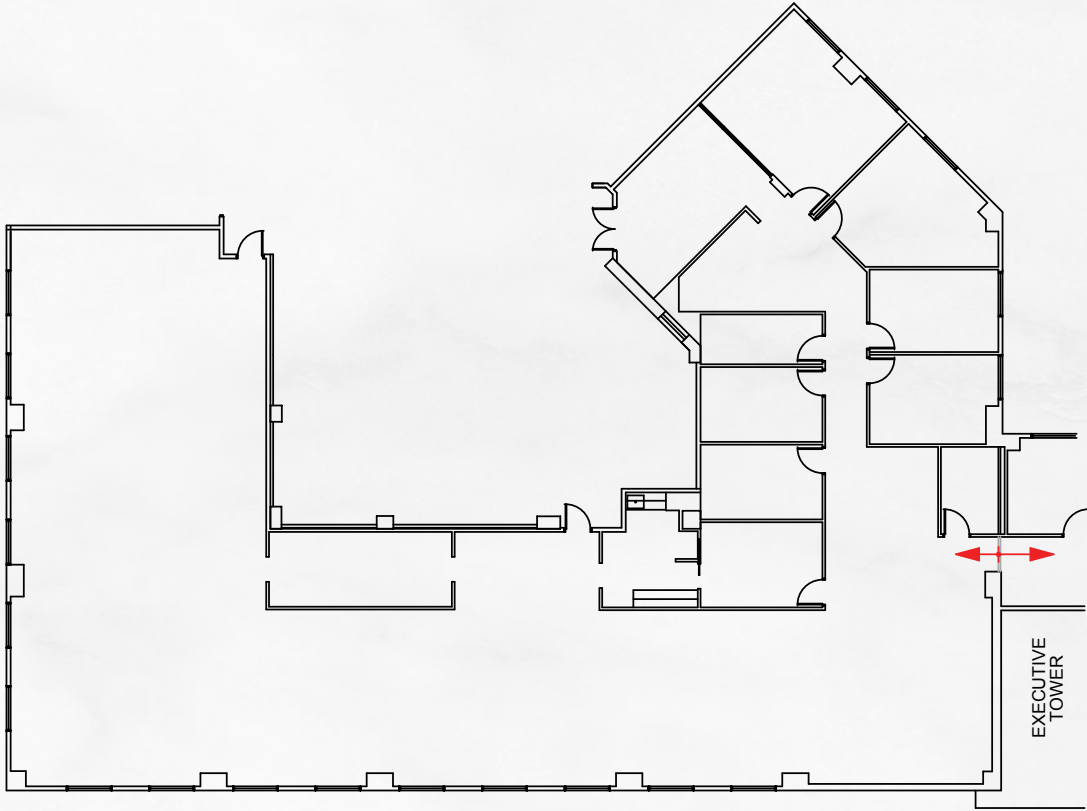

DOUGLAS
ENTRANCE

OFFICE PARC | CORAL GABLES

NORTH TOWER

SUITE 770 9,490 RSF

BANYAN STREET
CAPITAL

MAGGIE KURTS

Senior Vice President

+ 1 305 381 6482

maggie.kurtz@cbre.com

DIANA PARKER

Senior Vice President

+ 1 305 381 6482

diana.parker@cbre.com

KEVIN GONZALES

Associate

+ 1 305 428 6333

kevin.gonzalez@cbre.com

CBRE

CBRE, INC
LICENSED REAL
ESTATE BROKER